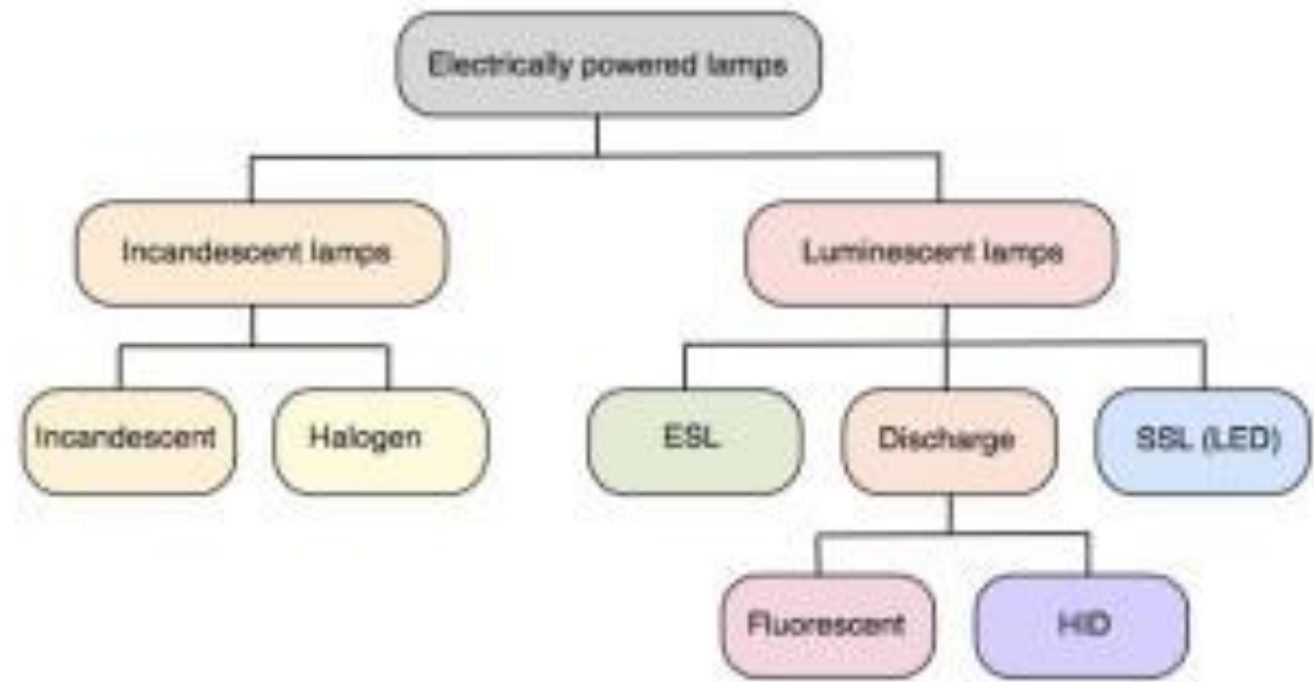

JENIS-JENIS LAMPU

1. INCANDESCENT LAMP
2. FLUOROSCENT LAMP
3. LED

INCANDESCENT LAMP (Lampu Pijar)

Incandescence →
Pancaran cahaya dari benda yang panar/ terbakar: lilin, besi yang meleleh, obor, kayu bakar, filamen pada lampu

INCANDESCENT LAMP → Halogen lamp

Arthur Neslen

Thu 23 Aug 2018 06.00
BST

Europe to ban halogen lightbulbs

After nearly 60 years of lighting homes halogens will be replaced with more energy efficient LEDs

	WATTAGE	COST	LIFETIME (HOURS)
Incandescent Bulbs	60W	£0.98	1,000
Halogen	42W	£1.05	2,000

FLUOROSCENT LAMP

Luminescence → Pancaran cahaya dari material tertentu yang bereaksi secara kimia atau elektrik yang relatif lebih dingin | Cahaya bukan dari panas

FLOURESCENT TUBE

COMPACT FLUORESCENT LAMP

1. Phosphor coated
2. Electron flow
3. Mercury atoms
4. Generated invisible ultraviolet light that excites a fluorescent coating
5. Emits visible light

LIGHT EMITTING DIODE (LED)

How Does an LED Work?

LIGHT EMITTING DIODE (LED)