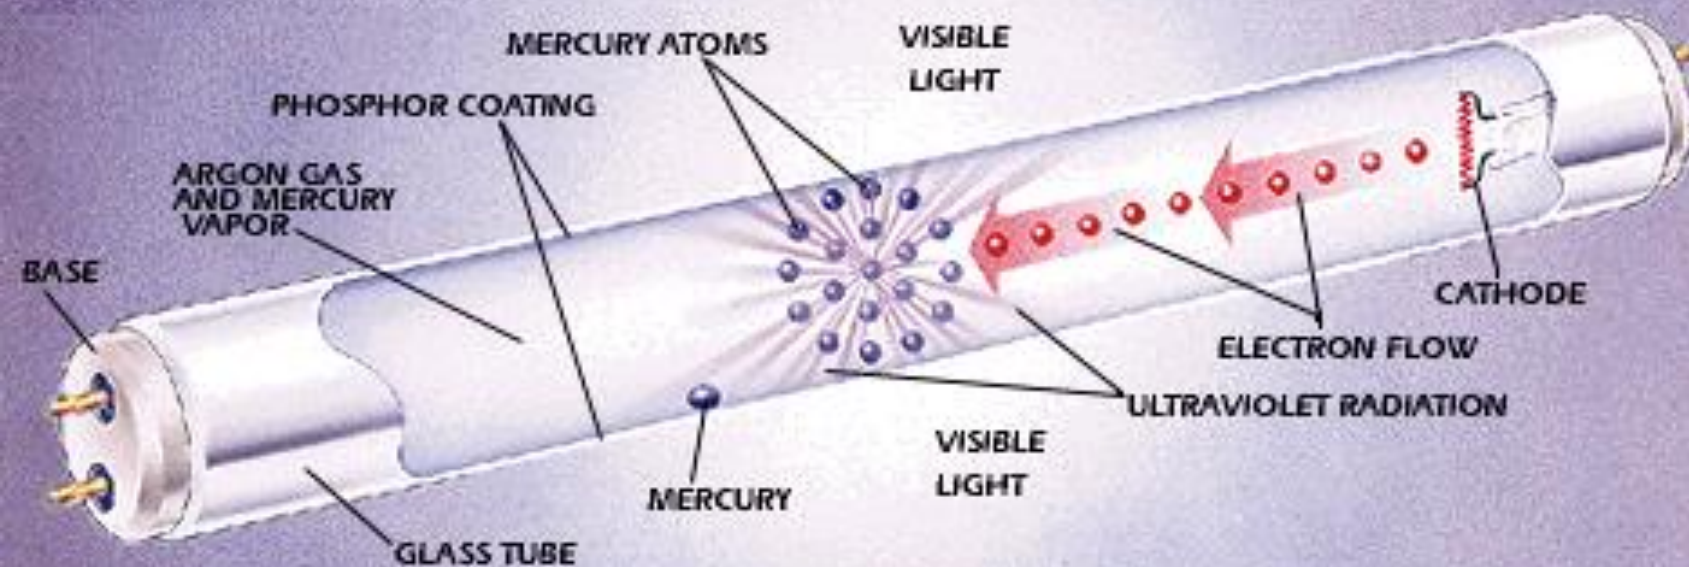

INCANDESCENT LAMP → Halogen lamp

Arthur Neslen

Thu 23 Aug 2018 06.00
BST

Europe to ban halogen lightbulbs

After nearly 60 years of lighting homes halogens will be replaced with more energy efficient LEDs

	WATTAGE	COST	LIFETIME (HOURS)
Incandescent Bulbs	60W	£0.98	1,000
Halogen	42W	£1.05	2,000

FLUOROSCENT LAMP

Luminescence → Pancaran cahaya dari material tertentu yang bereaksi secara kimia atau elektrik yang relatif lebih dingin | Cahaya bukan dari panas

FLOURESCENT TUBE

COMPACT FLUORESCENT LAMP

1. Phosphor coated
2. Electron flow
3. Mercury atoms
4. Generated invisible ultraviolet light that excites a fluorescent coating
5. Emits visible light

LIGHT EMITTING DIODE (LED)

How Does an LED Work?

LIGHT EMITTING DIODE (LED)