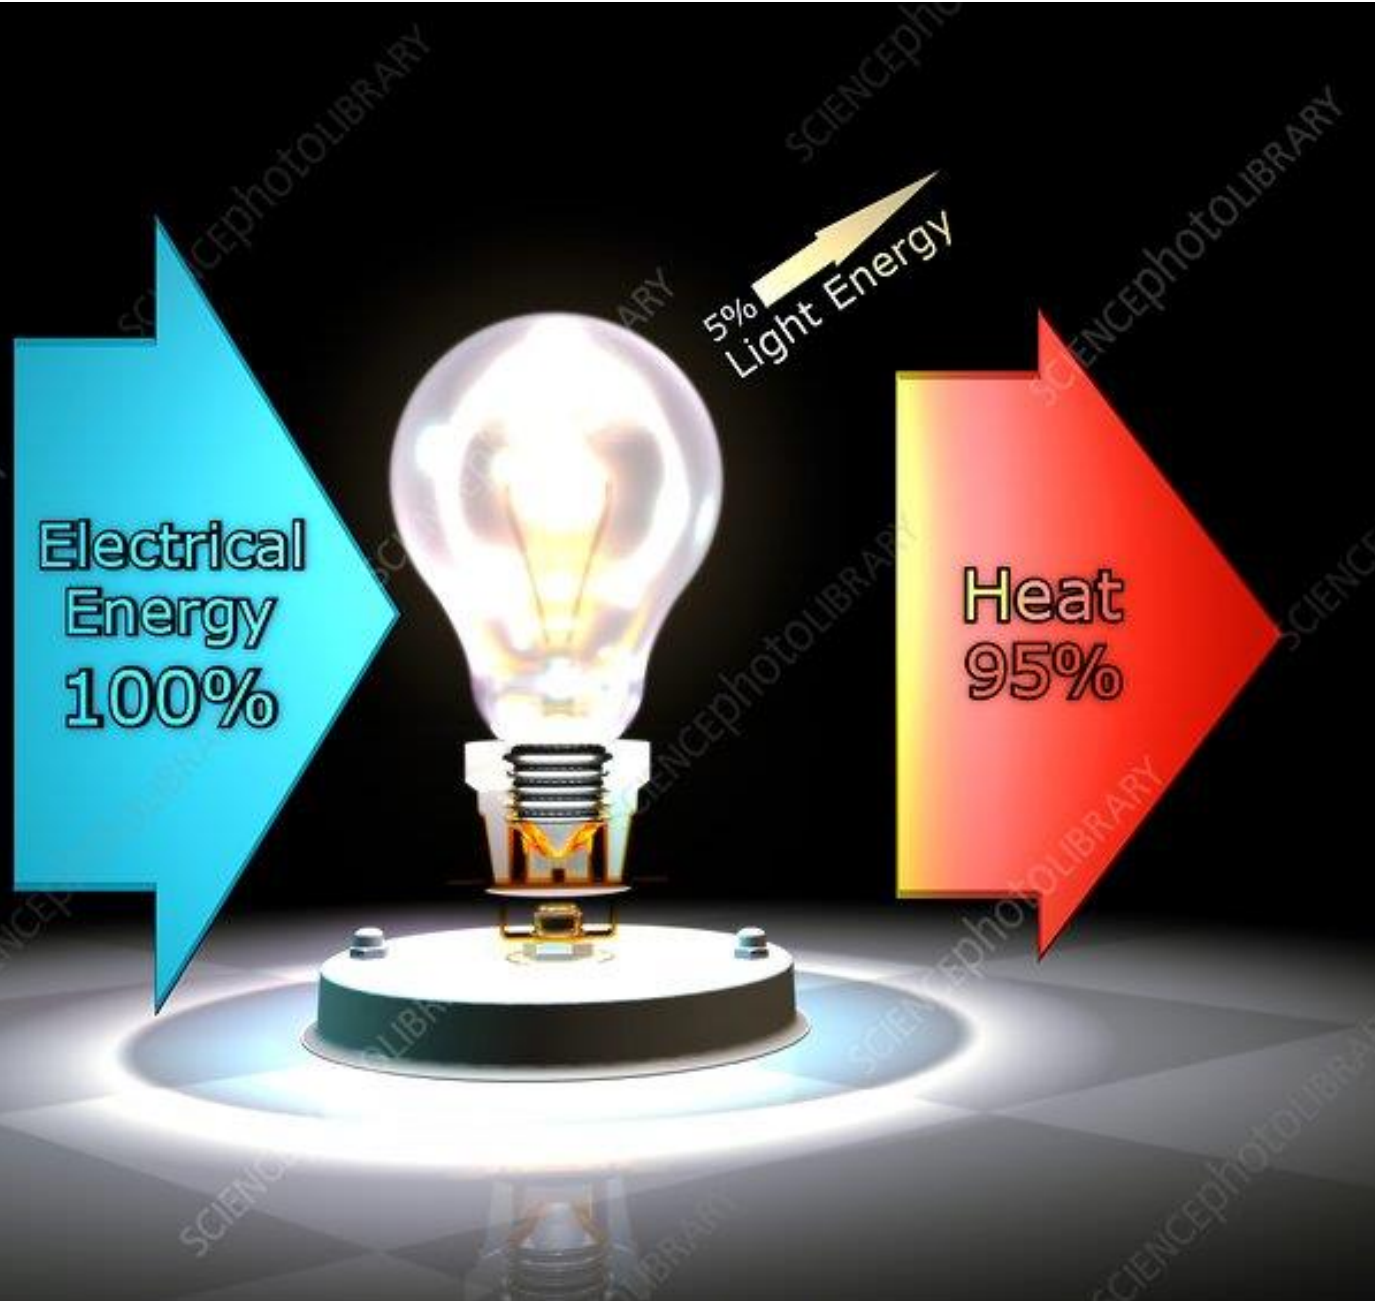

INCANDESCENT LAMP (Lampu Pijar)