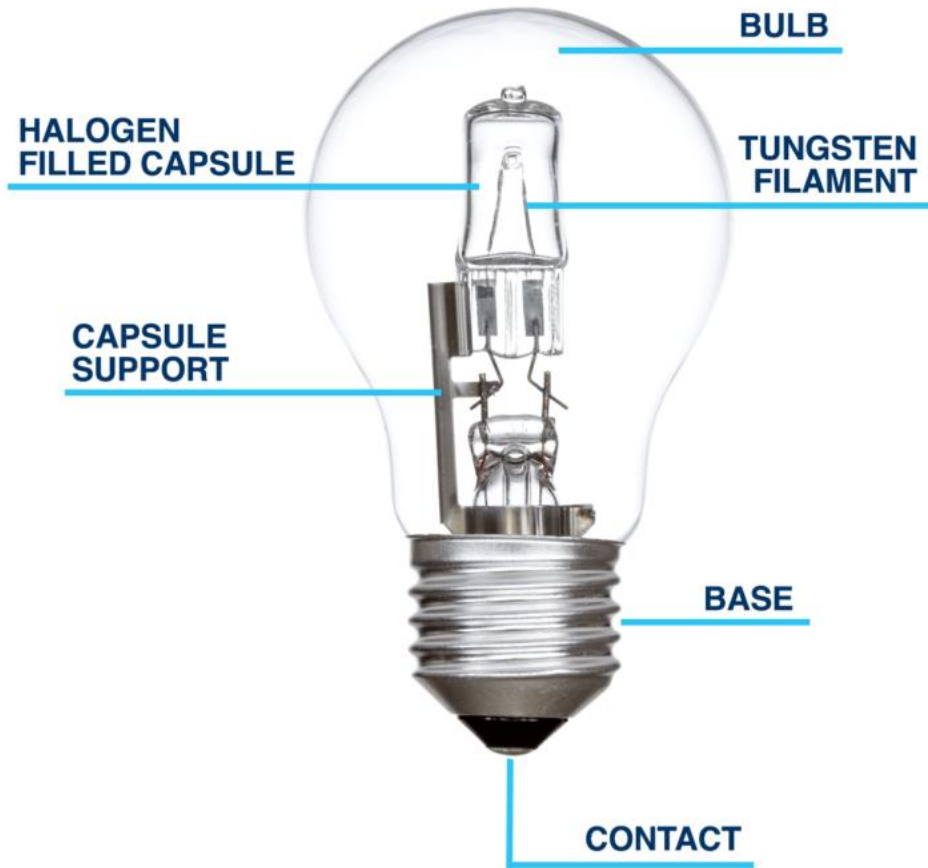

JENIS-JENIS LAMPU

1. INCANDESCENT LAMP
2. FLUOROSCENT LAMP
3. LED

INCANDESCENT LAMP (Lampu Pijar)

Incandescence →
Pancaran cahaya dari benda yang panar/ terbakar: lilin, besi yang meleleh, obor, kayu bakar, filamen pada lampu

INCANDESCENT LAMP → Halogen lamp

Arthur Neslen

Thu 23 Aug 2018 06.00
BST

Europe to ban halogen lightbulbs

After nearly 60 years of lighting homes halogens will be replaced with more energy efficient LEDs

	WATTAGE	COST	LIFETIME (HOURS)
Incandescent Bulbs	60W	£0.98	1,000
Halogen	42W	£1.05	2,000